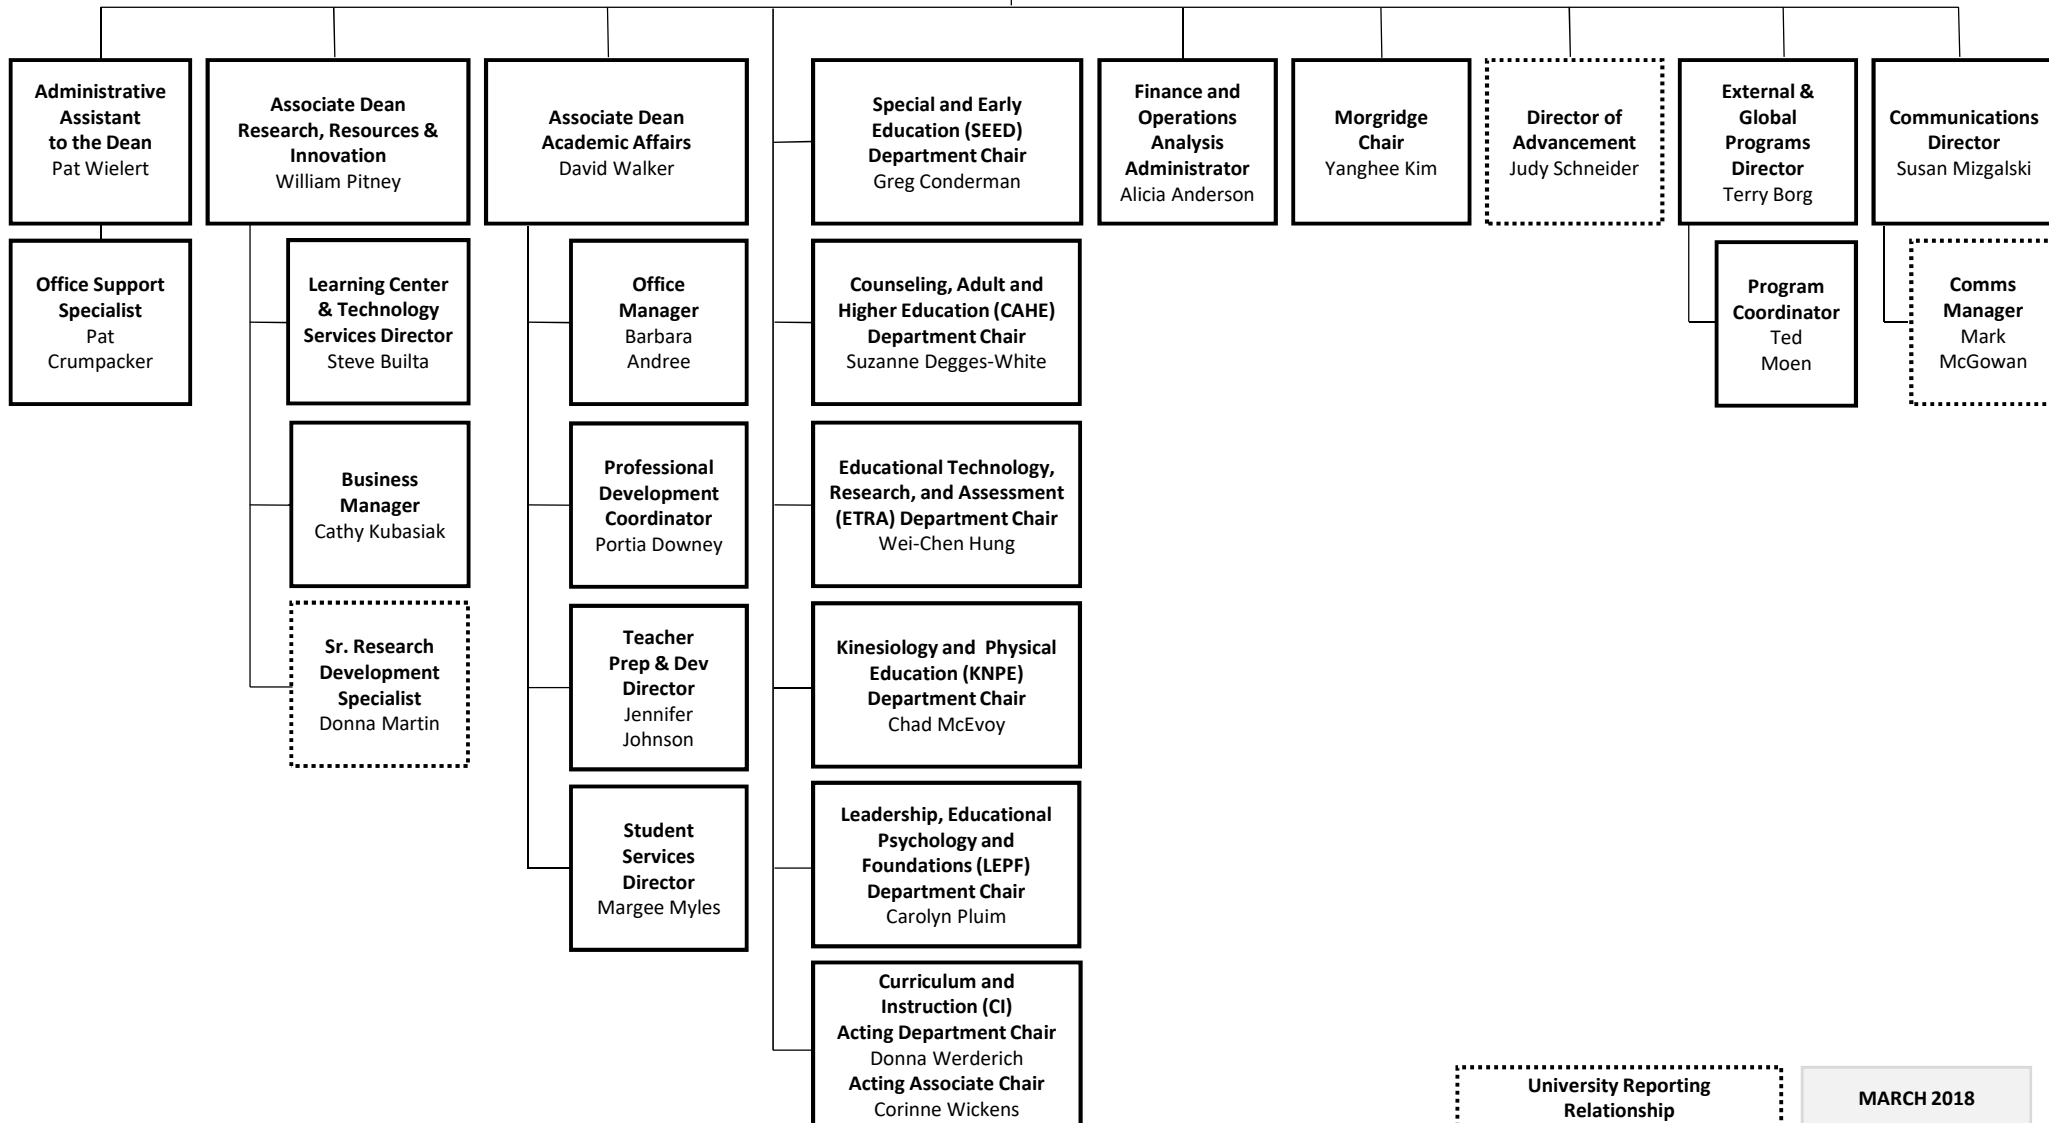

NORTHERN ILLINOIS UNIVERSITY
College of Education

Dean
 Laurie Elish-Piper

University Reporting Relationship

MARCH 2018