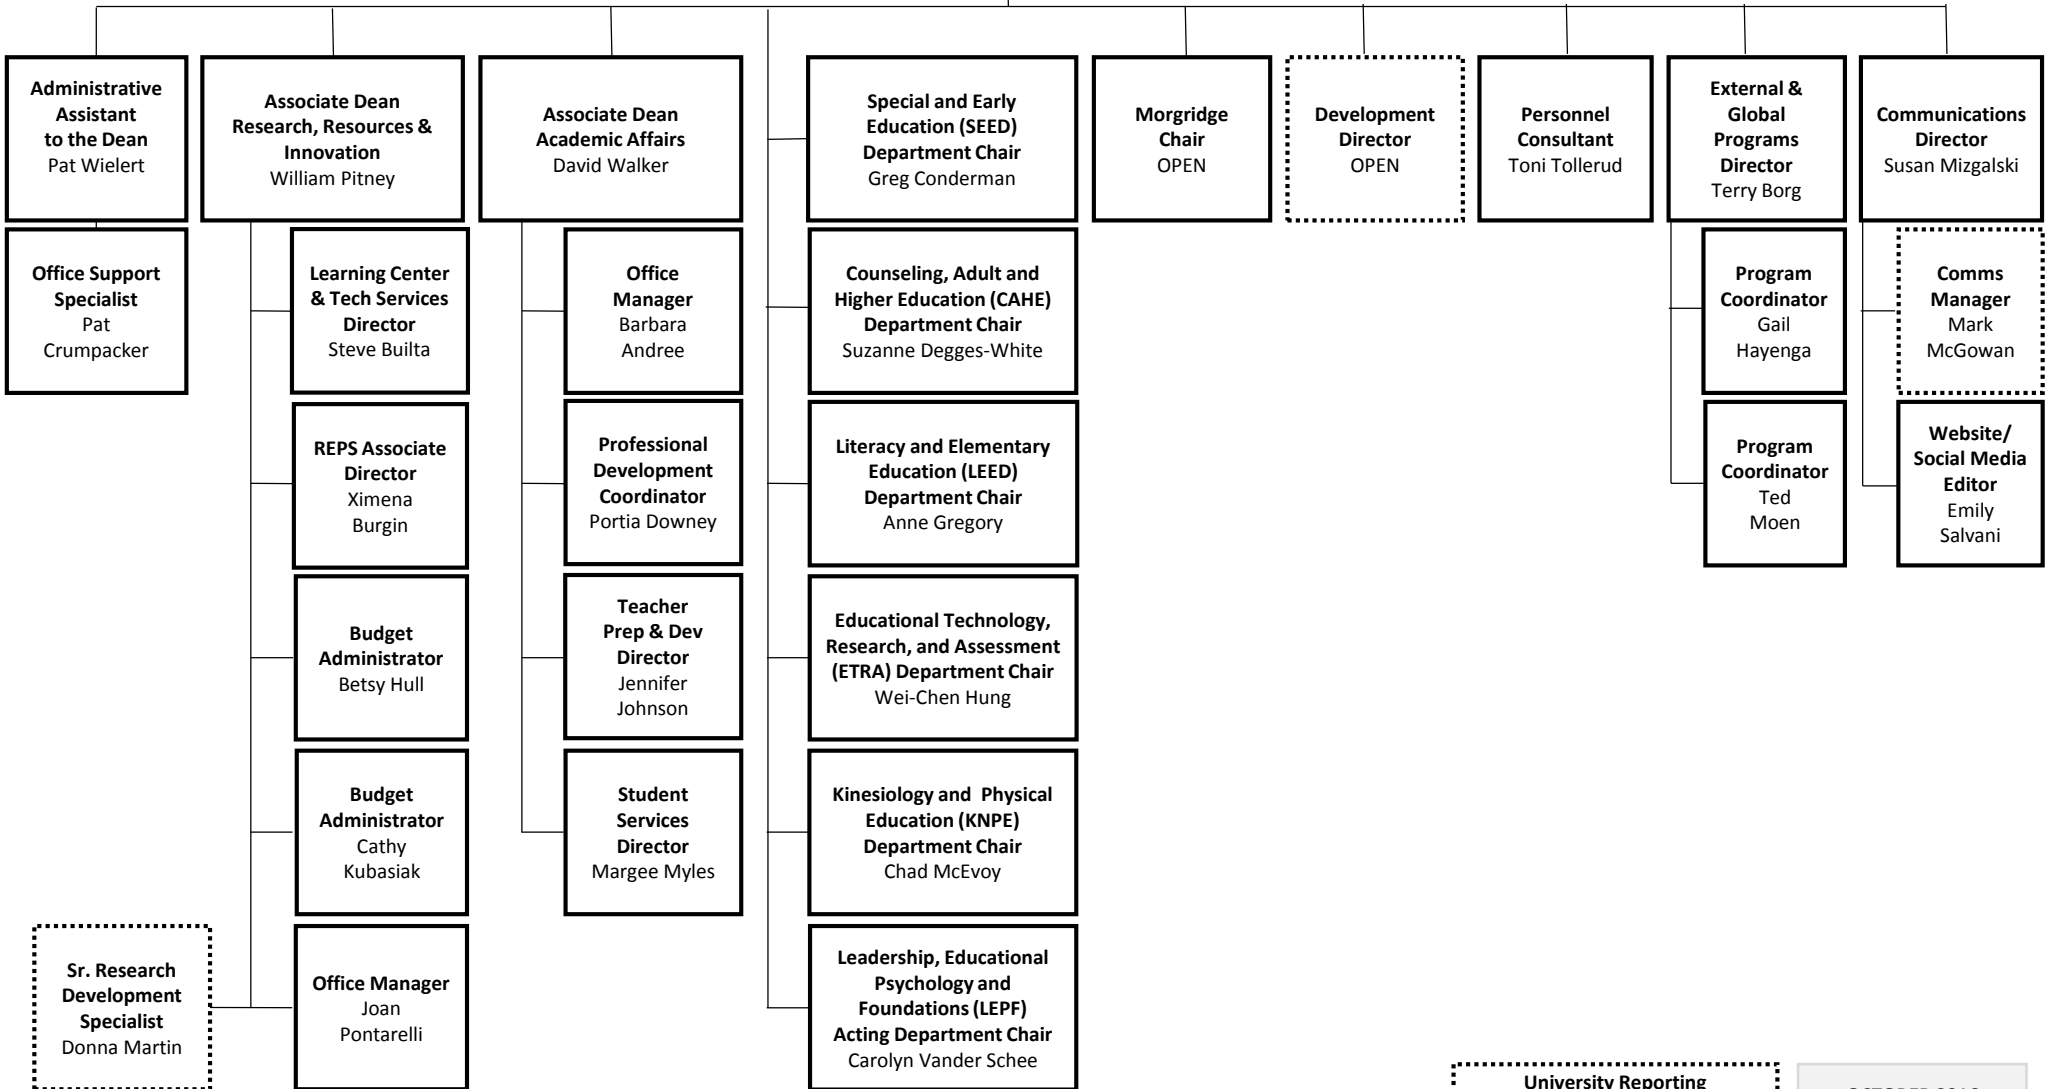

# Northern Illinois University

College of Education

**Dean**  
Laurie Elish-Piper

University Reporting Relationship

OCTOBER 2016